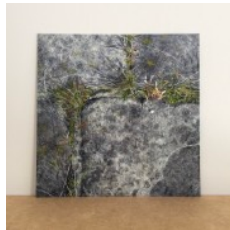

### **'Maybe Waldorf Way II'**

Acrylic on Watercolour paper

20cm x 20cm (unframed)

© Helen Thomas 2020

£250 (free uk mainland p+p)

### **'Shepherd's Purse on Symmons Street III'**

Acrylic on Watercolour paper

20cm x 20cm (unframed)

© Helen Thomas 2020

£250 (free uk mainland p+p)