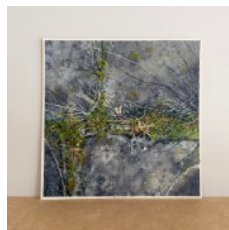

'Maybe Waldorf Way III'

Acrylic on Watercolour paper

20cm x 20cm (unframed)

© Helen Thomas 2020

£250 (free uk mainland p+p)