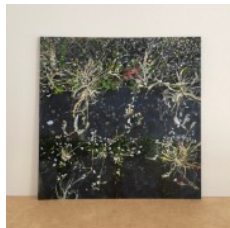

### **'Maybe Waldorf Way II'**

Acrylic on Watercolour paper

20cm x 20cm (unframed)

© Helen Thomas 2020

£250 (free uk mainland p+p)

### **'Shepherd's Purse on Symmons Street III'**

Acrylic on Watercolour paper

20cm x 20cm (unframed)

© Helen Thomas 2020

£250 (free uk mainland p+p)