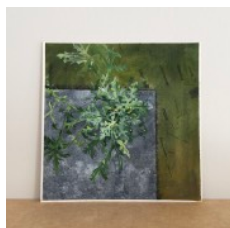

### **'Shepherd's Purse on Symmons Street III'**

Acrylic on Watercolour paper

20cm x 20cm (unframed)

© Helen Thomas 2020

£250 (free uk mainland p+p)

### **'Groundsel, Treacy Hall'**

Acrylic on Watercolour paper

20cm x 20cm (unframed)

© Helen Thomas 2020

£250 (free uk mainland p+p)