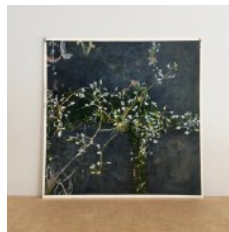

### 'Shepherd's Purse on Symmons Street II'

Acrylic on Watercolour paper

20cm x 20cm (unframed)

© Helen Thomas 2020

£250 (free uk mainland p+p)